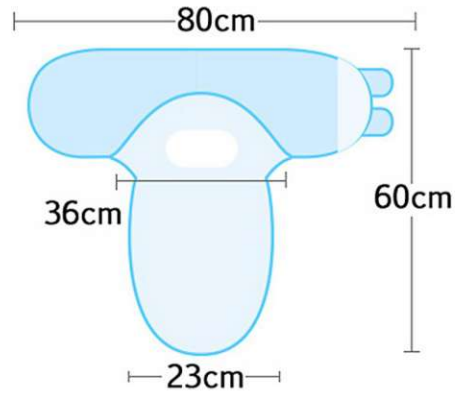

BS-2006

Size: S: Length 38cm Shoulder Width 31cm Bust 20cm Neckline 10cm
 M: Length 42cm Shoulder Width 34cm Bust 23cm Neckline 11cm
 L: Length 46cm Shoulder Width 37cm Bust 26cm Neckline 12cm
 other customized sizes.

BS-2007
Size: 62X52X27cm
other customized sizes.

BS-2008

Size: Hairband:15X9cm, Hat:19X15cm, Blanket:120X80cm
other customized sizes.

BS-2009

Size: S:29X55cm, M:34X65cm
other customized sizes.

BS-2010
 Size: Irregularity
 other customized sizes.

BS-2011
 Size: S:70X28.5X40cm(Hem)
 M:80X32.5X44cm(Hem)
 other customized sizes.

BS-2012

Size: S:20X52X72cm, M:23X60X80cm
other customized sizes.

BS-2013

Size: 33X27cm (0-2 Months)
other customized sizes.

BS-2014

Size: 48X23X22cm
other customized sizes.

BS-2015

Size: 60X70cm
other customized sizes.

BS-2016
 Size: 80X80cm
 other customized sizes.

BS-2017
 Size: 30X60cm
 other customized sizes.

BS-2018
Size: 35X70cm
other customized sizes.