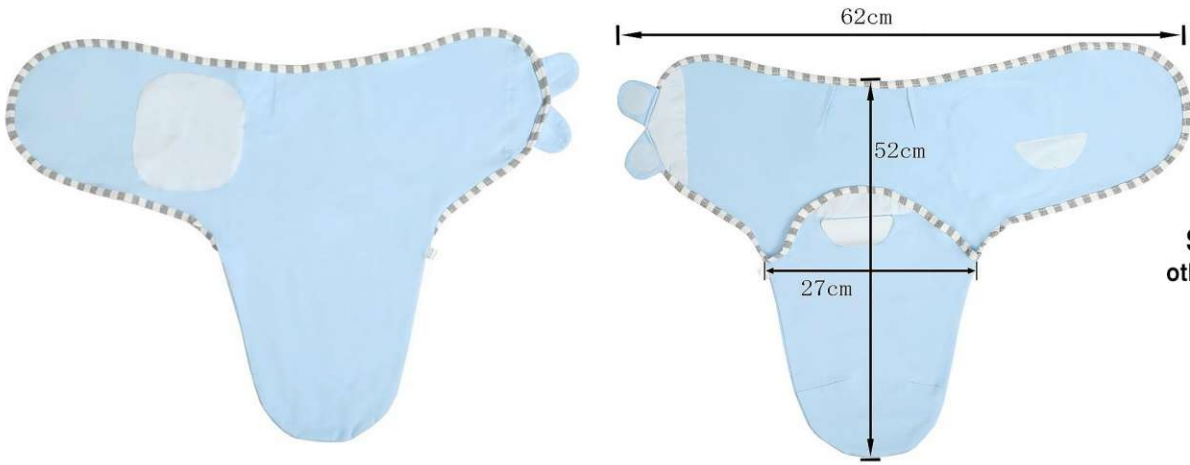

BS-2002

Size: M: Length 67cm Shoulder Width 32cm Bust 22cm Neckline 11cm Hem 43cm
L: Length 75cm Shoulder Width 34cm Bust 23cm Neckline 12cm Hem 48cm
XL: Length 91cm Shoulder Width 39cm Bust 26.5cm Neckline 13cm Hem 57cm
other customized sizes.

BS-2003

Size: 65cm (0-6 months), 72cm (6-18 months)
other customized sizes.

BS-2004
Size: 70X20X55cm
other customized sizes.

BS-2005

Size: S: Length 38cm Shoulder Width 31cm Bust 20cm Neckline 10cm
 M: Length 42cm Shoulder Width 34cm Bust 23cm Neckline 11cm
 L: Length 46cm Shoulder Width 37cm Bust 26cm Neckline 12cm
 other customized sizes.

BS-2006

Size: S: Length 38cm Shoulder Width 31cm Bust 20cm Neckline 10cm
 M: Length 42cm Shoulder Width 34cm Bust 23cm Neckline 11cm
 L: Length 46cm Shoulder Width 37cm Bust 26cm Neckline 12cm
 other customized sizes.

BS-2007
Size: 62X52X27cm
other customized sizes.

BS-2008

Size: Hairband:15X9cm, Hat:19X15cm, Blanket:120X80cm
other customized sizes.

BS-2009

Size: S:29X55cm, M:34X65cm
other customized sizes.

BS-2010
 Size: Irregularity
 other customized sizes.