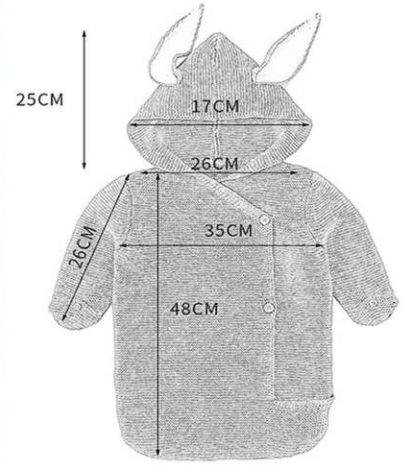

BS-2007
Size: 62X52X27cm
other customized sizes.

BS-2008

Size: Hairband:15X9cm, Hat:19X15cm, Blanket:120X80cm
other customized sizes.

BS-2009

Size: S:29X55cm, M:34X65cm
other customized sizes.

BS-2010
 Size: Irregularity
 other customized sizes.

BS-2014

Size: 48X23X22cm
other customized sizes.

BS-2015

Size: 60X70cm
other customized sizes.

BS-2016
 Size: 80X80cm
 other customized sizes.

BS-2017
 Size: 30X60cm
 other customized sizes.

BS-2018
Size: 35X70cm
other customized sizes.

BS-2019
Size: 30X60cm
other customized sizes.

BS-2020
Size: 38X68cm
other customized sizes.

BS-2021
Size: 40X68cm
other customized sizes.

BS-2022
Size: 73X35cm
other customized sizes.

BS-2023
Size: 102X57X43cm
other customized sizes.

BS-2024

Size: 82X43cm
other customized sizes.

BS-2025

Size: 102X57cm
other customized sizes.

BS-2026
 Size: 82X40X38cm
 other customized sizes.

BS-2027
 Size: 102X57X43cm
 other customized sizes.

BS-2028
 Size: 90X48cm
 other customized sizes.