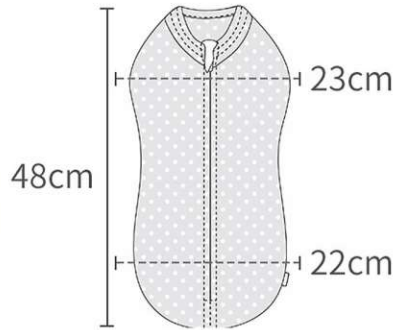

BS-2006

Size: S: Length 38cm Shoulder Width 31cm Bust 20cm Neckline 10cm
 M: Length 42cm Shoulder Width 34cm Bust 23cm Neckline 11cm
 L: Length 46cm Shoulder Width 37cm Bust 26cm Neckline 12cm
 other customized sizes.

BS-2007
Size: 62X52X27cm
other customized sizes.

BS-2008

Size: Hairband:15X9cm, Hat:19X15cm, Blanket:120X80cm
other customized sizes.

BS-2009

Size: S:29X55cm, M:34X65cm
other customized sizes.

BS-2010
 Size: Irregularity
 other customized sizes.

BS-2011
 Size: S:70X28.5X40cm(Hem)
 M:80X32.5X44cm(Hem)
 other customized sizes.

BS-2012

Size: S:20X52X72cm, M:23X60X80cm
other customized sizes.

BS-2013

Size: 33X27cm (0-2 Months)
other customized sizes.

BS-2014

Size: 48X23X22cm
other customized sizes.

BS-2015

Size: 60X70cm
other customized sizes.

BS-2016
 Size: 80X80cm
 other customized sizes.

BS-2017
 Size: 30X60cm
 other customized sizes.

BS-2018
Size: 35X70cm
other customized sizes.